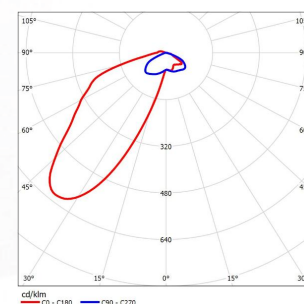

The lamps cannot be changed in the luminaire.

A++
A+
A
C
D

LED

ELEKTRO-LUMEN SITA 874/2012

TECHNICAL SPECIFICATIONS

ELECTRICAL PARAMETERS	
Light source	» LED
AC voltage	» AC 230 V / 50 Hz
Connection	» terminal block
Driver	» electronic driver
Dimming	» non-dimmable (not labeled) » DALI (DALI)
LIGHT PARAMETERS	
Optical system	» asymmetric (no marking)
Light distribution	» straight » asymmetric
Color rendering index	» Ra > 80
Color temperature	» 3 000 K » 4 000 K
Service life	» > 50 000 hours (L80B50)
CONSTRUCTION	
Housing	» painted steel sheet
Color	» RAL 9003 » other RAL (on order)
Surface	» mat
Cover	» PMMA optics
SAFETY	
Protection class	» I
Ambient operating temperature	» +5 / +35 °C
Ingress protection	» IP 20
Impact protection	» IP 40
Mounting on normally flammable materials	» YES
MOUNTING	
Type	» hanging (Z) » sitting
Recommended height	» 50 cm above the top edge of the board » 1.0 m from the board
ACCESSORIES	
Buckles	» NO
Mounting accessories	» according to the variant

LUMINAIRE DIMENSIONS

SITA Z 12 5k9 840

VARIANTS

DATASHEET SITA

TYPE	POWER	LUMINOUS FLUX		COLOR TEMPERATURE	SERVICE LIFE
Name	Watt (W)		Lumen (lm)	Kelvin (K)	L80B10 (Std.)
attached version / suspended version (Z)					
SITA 12 ... 3k8 840	24	3 800	4 000	> 50 000	3,7
SITA 12 ... 4k8 840	32	4 800	4 000	> 50 000	3,7
SITA 12 ... 5k9 840	42	5 900	4 000	> 50 000	3,7
SITA 15 ... 3k9 840	26	3 900	4 000	> 50 000	4,7
SITA 15 ... 5k1 840	34	5 100	4 000	> 50 000	4,7
SITA 15 ... 6k0 840	40	6 000	4 000	> 50 000	4,7