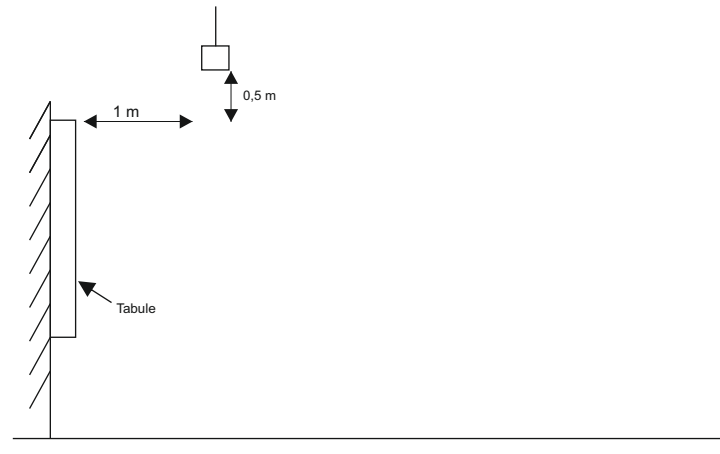

VARIANTS

DATASHEET SITA

TYPE	POWER	LUMINOUS FLUX		COLOR TEMPERATURE	SERVICE LIFE
Name	Watt (W)		Lumen (lm)	Kelvin (K)	L80B10 (Std.)
attached version / suspended version (Z)					
SITA 12 ... 3k8 840	24	3 800	4 000	> 50 000	3,7
SITA 12 ... 4k8 840	32	4 800	4 000	> 50 000	3,7
SITA 12 ... 5k9 840	42	5 900	4 000	> 50 000	3,7
SITA 15 ... 3k9 840	26	3 900	4 000	> 50 000	4,7
SITA 15 ... 5k1 840	34	5 100	4 000	> 50 000	4,7
SITA 15 ... 6k0 840	40	6 000	4 000	> 50 000	4,7

LEGEND

SITA Z 15 5k5 840 DALI

name
suspended variant (Z), attached variant
length 1,420 mm
luminous flux 5,500 lm
color rendering index Ra > 80, color temperature 4000K
DALI (DALI)

Optical and electrical parameters tolerance $\pm 10\%$.

RECOMMENDED LOCATION