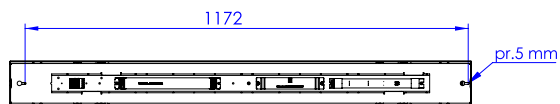

VARIANTS

DATASHEET BARONI

TYPE	POWER (W)	LUMINOUS FLUX	COLOR TEMPERATURE	SERVICE LIFE	WEIGHT
Name	Watt (W)	Lumen (lm)	Kelvin (K)	L80B50 (hrs.)	Kilogram (kg)
BARONI 12					
BARONI 12 ... 3k3 840	21	3 300	4 000	> 70 000	6,0
BARONI 12 ... 4k7 840	31	4 770	4 000	> 70 000	6,0
BARONI 12 ... 6k5 840	43	6 500	4 000	> 70 000	6,0
BARONI 12 ... 7k5 840	51	7 500	4 000	> 70 000	6,0
BARONI 12 ... 8k3 840	56	8 280	4 000	> 70 000	6,0
BARONI SUN 12					
BARONI SUN 12 ... 3k3 940	34	3 360	4 000	> 70 000	6,0
BARONI SUN 12 ... 4k5 940	39	4 440	4 000	> 70 000	6,0
BARONI SUN 12 ... 6k0 940	58	6 140	4 000	> 70 000	6,0
BARONI SUN 12 ... 7k3 940	70	7 240	4 000	> 70 000	6,0

LEGEND

BARONI SUN Z 12 DMPP 4k7 840 DALI

	name
	full spectrum LED modules
	suspended
	lamp length
	microprismatic diffuser (DMPP)
	luminous flux 4,700 lm
	color rendering index Ra > 80, chromaticity temperature 4,000 K
	possibility of DALI regulation (DALI)

Optical and electrical parameters tolerance +/- 10%.

DIMENSIONS

BARONI with a sensor